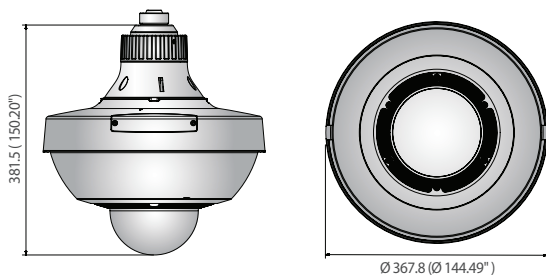

### Multi-directional camera

- Exchangeable 4ea x 2MP / 5MP lens modules  
8MP to 20MP resolution depend on the combination of lens modules
- WDR 150dB with 2MP lens module, 120dB with 5MP lens module
- 2.4mm, 2.8mm, 3.6mm, 6mm, 12mm fixed lens (2M module)
- 3.7mm, 4.6mm, 7mm fixed lens (5M module)

### PTZ camera

- Max. 2MP (1920 x 1080) resolution
- 4.44~142.6mm (Optical 32x) lens
- WDR 150dB, Day & Night (ICR)

## Dimensions

Unit : mm (inch)